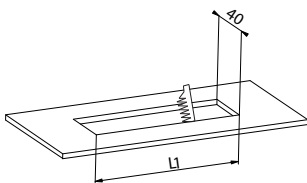

RECESS = L1(L-5 mm) x 40 mm

Order Code:

25LAB3R219- **A** - **B** - **C** - **D** - **E**

A LED COLOUR TEMPERATURE

code	colour [K]
27	2700
30	3000
40	4000

C OUTPUT

code	current [mA]
L	low
N	standard
H	high

B LENGTH