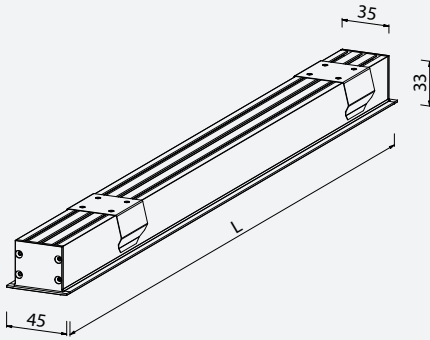

LAB3 | Recessed

- recessed linear LED luminaire
- IP40 protected
- aluminium profile housing, anodised, black or white colour finish
- polycarbonate diffuser
- standard ON/OFF or push dim DALi regulation
- rack version - standard or spring version - special
- external power supply
- available with emergency kit
- made in EU
- 24 month warranty

RECESS = L1(L-5 mm) x 40 mm

Order Code:

25LAB3R219- **A** - **B** - **C** - **D** - **E**

A LED COLOUR TEMPERATURE

code	colour [K]
27	2700
30	3000
40	4000

C OUTPUT

code	current [mA]
L	low
N	standard
H	high

B LENGTH