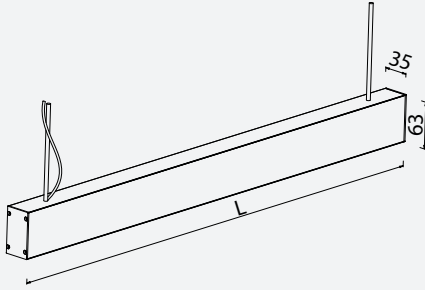

LAB4 | Pendant

- pendant linear LED luminaire
- IP40 protected
- aluminium profile housing, anodised, black or white colour finish
- polycarbonate diffuser
- standard ON/OFF or push dim DALi regulation
- internal power supply installed
- available with emergency kit
- suspending cables included
- made in EU
- 24 month warranty