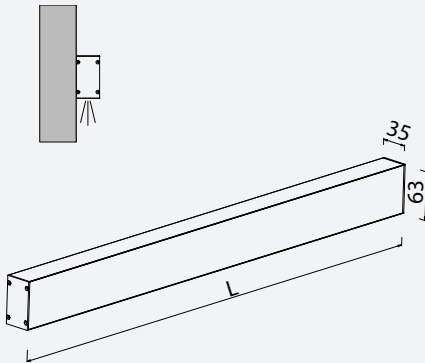

LAB4 | Wall

- surface wall mount LED luminaire
- IP40 protected
- aluminium profile housing, anodised, black or white colour finish
- polycarbonate diffuser
- direct and indirect lighting effects
- standard ON/OFF or push dim DALI regulation
- internal power supply installed
- available with emergency kit
- made in EU
- 24 month warranty