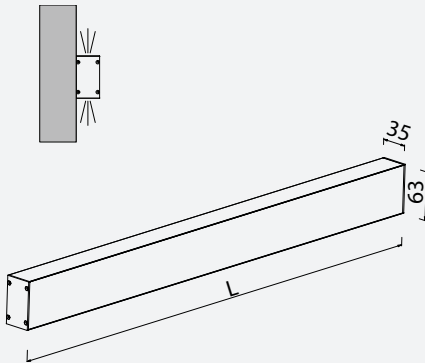

LAB4 | Wall direct-indirect

- surface wall mount LED luminaire
- IP40 protected
- aluminium profile housing, anodised, black or white colour finish
- polycarbonate diffuser
- direct and indirect lighting effects
- standard ON/OFF or push dim DALI regulation
- internal power supply installed
- available with emergency kit
- made in EU
- 24 month warranty