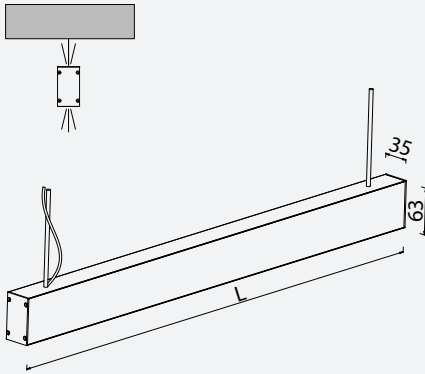

LAB4 | Pendant direct-indirect

- pendant linear LED luminaire
- IP40 protected
- aluminium profile housing, anodised, black or white colour finish
- polycarbonate diffuser
- direct and indirect lighting effects
- standard ON/OFF or push dim DALi regulation
- internal power supply installed
- available with emergency kit
- suspending cables included
- made in EU
- 24 month warranty