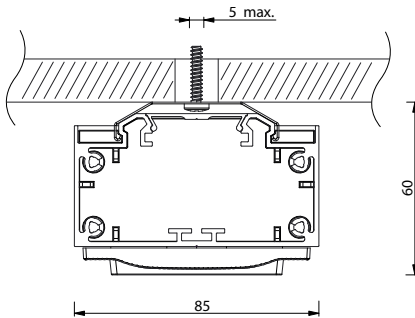

LAB5 Ceiling

- surface linear LED luminaire
- IP40 protected
- aluminium profile housing in white or black colour finish
- standard ON/OFF or push dim DALI regulation
- 145 Lm/W
- supply type 220V
- internal power supply installed
- available with emergency kit
- made in EU
- 24 month warranty

Order Code:

25LAB5C268 - **A** - **B** - **C** - **D** - **E** - **F**

A LED COLOUR TEMPERATURE

code	colour [K]
27	2700
30	3000
40	4000

B OPTICS

code	type
3	30°
6	60°
9	90°
1	110°
0	asimetric

C LENGTH

code	L-Luminaire [mm]	Power [W] high output	Real Lm high output	Power [W] low output	Real Lm low output
M04	1158	49	7057	34	5193
M05	1445	61,2	8821	42,5	6491
M06	1731	73,4	10585	51	7789
M07	2017	85,7	12349	54,5	9087
M08	2306	97,9	14113	68	10385
M09	2589	110,2	15877	76,5	11684
M10	2875	122,4	17641	85	12982

D OUTPUT

code	current [mA]
L	low
H	high

E HOUSING COLOUR

code	colour
WD	White
BD	Black

F LED CONTROL TYPE

code	type
/	ON/OFF
D	DALI

LAB5 Pendant

- pendant linear LED luminaire
- IP40 protected
- aluminium profile housing in white or black colour finish
- standard ON/OFF or push dim DALI regulation
- 145 Lm/W
- supply type 220V
- internal power supply installed
- available with emergency kit
- made in EU
- 24 month warranty

Order Code:

25LAB5P268 - **A** - **B** - **C** - **D** - **E** - **F**

A LED COLOUR TEMPERATURE

code	colour [K]
27	2700
30	3000
40	4000

B OPTICS

code	type
3	30°
6	60°
9	90°
1	110°
0	asimetric

C LENGTH

code	L-Luminaire [mm]	Power [W] high output	Real Lm high output	Power [W] low output	Real Lm low output
M04	1158	49	7057	34	5193
M05	1445	61,2	8821	42,5	6491
M06	1731	73,4	10585	51	7789
M07	2017	85,7	12349	54,5	9087
M08	2306	97,9	14113	68	10385
M09	2589	110,2	15877	76,5	11684
M10	2875	122,4	17641	85	12982