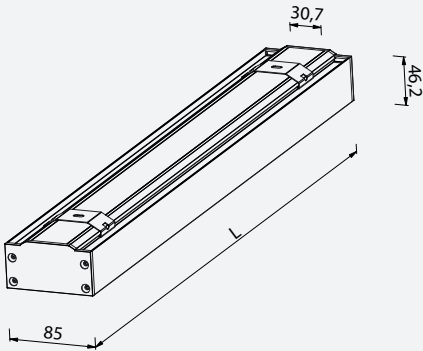

LAB5 Ceiling

- surface linear LED luminaire
- IP40 protected
- aluminium profile housing in white or black colour finish
- standard ON/OFF or push dim DALI regulation
- 145 Lm/W
- supply type 220V
- internal power supply installed
- available with emergency kit
- made in EU
- 24 month warranty

Order Code:

25LAB5C268 - **A** - **B** - **C** - **D** - **E** - **F**

A LED COLOUR TEMPERATURE

code	colour [K]
27	2700
30	3000
40	4000

B OPTICS

code	type
3	30°
6	60°
9	90°
1	110°
0	asimetric

C LENGTH

code	L-Luminaire [mm]	Power [W] high output	Real Lm high output	Power [W] low output	Real Lm low output
M04	1158	49	7057	34	5193
M05	1445	61,2	8821	42,5	6491
M06	1731	73,4	10585	51	7789
M07	2017	85,7	12349	54,5	9087
M08	2306	97,9	14113	68	10385
M09	2589	110,2	15877	76,5	11684
M10	2875	122,4	17641	85	12982

D OUTPUT

code	current [mA]
L	low
H	high

E HOUSING COLOUR

code	colour
WD	White
BD	Black

F LED CONTROL TYPE

code	type
/	ON/OFF
D	DALI

LAB5 Pendant

- pendant linear LED luminaire
- IP40 protected
- aluminium profile housing in white or black colour finish
- standard ON/OFF or push dim DALI regulation
- 145 Lm/W
- supply type 220V
- internal power supply installed
- available with emergency kit
- made in EU
- 24 month warranty

Order Code:

25LAB5P268 - **A** - **B** - **C** - **D** - **E** - **F**

A LED COLOUR TEMPERATURE

code	colour [K]
27	2700
30	3000
40	4000

B OPTICS

code	type
3	30°
6	60°
9	90°
1	110°
0	asimetric

C LENGTH

code	L-Luminaire [mm]	Power [W] high output	Real Lm high output	Power [W] low output	Real Lm low output
M04	1158	49	7057	34	5193
M05	1445	61,2	8821	42,5	6491
M06	1731	73,4	10585	51	7789
M07	2017	85,7	12349	54,5	9087
M08	2306	97,9	14113	68	10385
M09	2589	110,2	15877	76,5	11684
M10	2875	122,4	17641	85	12982