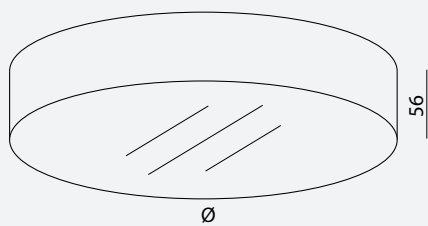

MIDO Ceiling

- Indoor surface circular luminaire
- metal housing in white or black colour finish
- Matte acrylic glass diffuser
- internal power supply installed
- Available with emergency module
- Made in EU

Product options:

MIDO

A LED COLOR TEMPERATURE	
code	color (K)
27	2700
30	3000
40	4000

B HOUSING COLOUR	
code	colour
WD	White
BD	black

C SUPPLY TYPE	
code	type
24Vdc	ON/OFF

D OUTPUT	
code	power [W]
L	low
N	standard
H	high

E SIZE					
code	Ø [mm]	Real Lm @18W	Real Lm @25W	Real Lm @35W	Real Lm @54W
30	300				
40	400	2200	2800	3600	5000