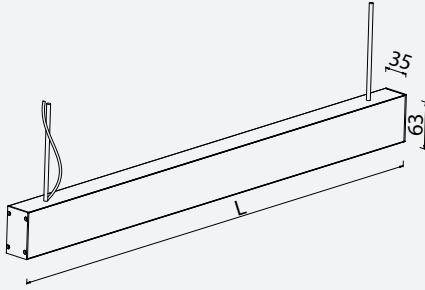

LAB4 | Pendant

- pendant linear LED luminaire
- IP40 protected
- aluminium profile housing, anodised, black or white colour finish
- polycarbonate diffuser
- standard ON/OFF or push dim DALi regulation
- internal power supply installed
- available with emergency kit
- suspending cables included
- made in EU
- 24 month warranty

Order Code:

25LAB4C219- **A** - **B** - **C** - **D** - **E**

A LED COLOUR TEMPERATURE

code	colour [K]
27	2700
30	3000
40	4000

C OUTPUT

code	current [mA]
L	low
N	standard
H	high

B LENGTH

code	L-Luminaire [mm]	Power [W] @700mA	Real Lm @700mA	Power [W] @1050mA	Real Lm @1050mA
M05	490	10	1107	15	1620
M06	585	12	1328	18	1944
M07	680	14	1549	21	2268
M08	775	16	1770	24	2592
M09	870	18	1992	27	2916
M10	965	20	2213	30	3240
M11	1060	21	2434	34	3564
M12	1155	23	2656	37	3888
M13	1250	25	2877	40	4212
M14	1345	27	3098	43	4536
M15	1440	29	3320	46	4861
M16	1535	31	3541	49	5185
M17	1630	33	3762	52	5509