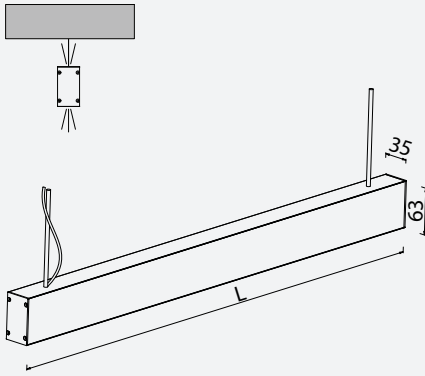

LAB4 | Pendant direct-indirect

- pendant linear LED luminaire
- IP40 protected
- aluminium profile housing, anodised, black or white colour finish
- polycarbonate diffuser
- direct and indirect lighting effects
- standard ON/OFF or push dim DALi regulation
- internal power supply installed
- available with emergency kit
- suspending cables included
- made in EU
- 24 month warranty

Order Code:

25LAB4C219- **A** - **B** - **C** - **D** - **E** |

A LED COLOUR TEMPERATURE

code	colour [K]
27	2700
30	3000
40	4000

C OUTPUT

code	current [mA]
L	low
N	standard
H	high

B LENGTH

code	L-Luminaire [mm]	Power [W] @700mA	Real Lm @700mA	Power [W] @1050mA	Real Lm @1050mA
M05	490	10	1107	15	1620
M06	585	12	1328	18	1944
M07	680	14	1549	21	2268
M08	775	16	1770	24	2592
M09	870	18	1992	27	2916
M10	965	20	2213	30	3240
M11	1060	21	2434	34	3564
M12	1155	23	2656	37	3888
M13	1250	25	2877	40	4212
M14	1345	27	3098	43	4536
M15	1440	29	3320	46	4861
M16	1535	31	3541	49	5185
M17	1630	33	3762	52	5509