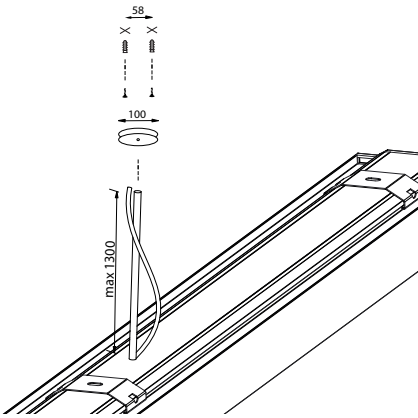

LAB5 Pendant

- pendant linear LED luminaire
- IP40 protected
- aluminium profile housing in white or black colour finish
- standard ON/OFF or push dim DALI regulation
- 145 Lm/W
- supply type 220V
- internal power supply installed
- available with emergency kit
- made in EU
- 24 month warranty

Order Code:

25LAB5P268 - **A** - **B** - **C** - **D** - **E** - **F**

A LED COLOUR TEMPERATURE

| code | colour [K] |
|------|------------|
| 27 | 2700 |
| 30 | 3000 |
| 40 | 4000 |

B OPTICS

| code | type |
|------|-----------|
| 3 | 30° |
| 6 | 60° |
| 9 | 90° |
| 1 | 110° |
| 0 | asimetric |

C LENGTH

| code | L-Luminaire [mm] | Power [W] high output | Real Lm high output | Power [W] low output | Real Lm low output |
|------|------------------|-----------------------|---------------------|----------------------|--------------------|
| M04 | 1158 | 49 | 7057 | 34 | 5193 |
| M05 | 1445 | 61,2 | 8821 | 42,5 | 6491 |
| M06 | 1731 | 73,4 | 10585 | 51 | 7789 |
| M07 | 2017 | 85,7 | 12349 | 54,5 | 9087 |
| M08 | 2306 | 97,9 | 14113 | 68 | 10385 |
| M09 | 2589 | 110,2 | 15877 | 76,5 | 11684 |
| M10 | 2875 | 122,4 | 17641 | 85 | 12982 |