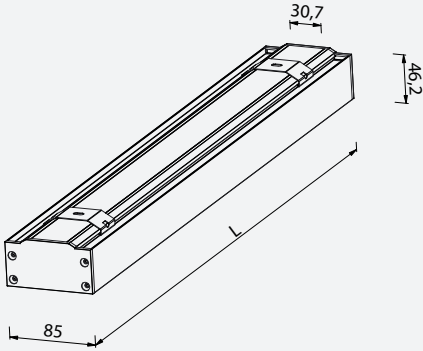

LAB5 Pendant

- pendant linear LED luminaire
- IP40 protected
- aluminium profile housing in white or black colour finish
- standard ON/OFF or push dim DALI regulation
- 145 Lm/W
- supply type 220V
- internal power supply installed
- available with emergency kit
- made in EU
- 24 month warranty

C LENGTH

| code | L-Luminaire [mm] | Power [W] high output | Real Lm high output | Power [W] low output | Real Lm low output |
|------|------------------|-----------------------|---------------------|----------------------|--------------------|
| M04 | 1158 | 49 | 7057 | 34 | 5193 |
| M05 | 1445 | 61,2 | 8821 | 42,5 | 6491 |
| M06 | 1731 | 73,4 | 10585 | 51 | 7789 |
| M07 | 2017 | 85,7 | 12349 | 54,5 | 9087 |
| M08 | 2306 | 97,9 | 14113 | 68 | 10385 |
| M09 | 2589 | 110,2 | 15877 | 76,5 | 11684 |
| M10 | 2875 | 122,4 | 17641 | 85 | 12982 |