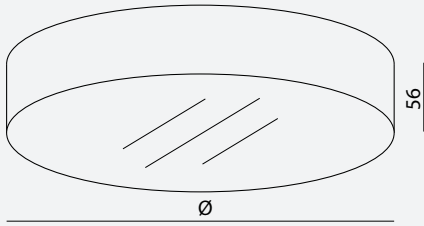

MIDO Ceiling

- Indoor surface circular luminaire
- metal housing in white or black colour finish
- Matte acrylic glass diffuser
- internal power supply installed
- Available with emergency module
- Made in EU

Product options:

MIDO

A LED COLOR TEMPERATURE	
code	color (K)
27	2700
30	3000
40	4000

B HOUSING COLOUR	
code	colour
WD	White
BD	black

C SUPPLY TYPE	
code	type
24Vdc	ON/OFF

D OUTPUT	
code	power [W]
L	low
N	standard
H	high

E SIZE					
code	Ø [mm]	Real Lm @18W	Real Lm @25W	Real Lm @35W	Real Lm @54W
30	300				
40	400	2200	2800	3600	5000